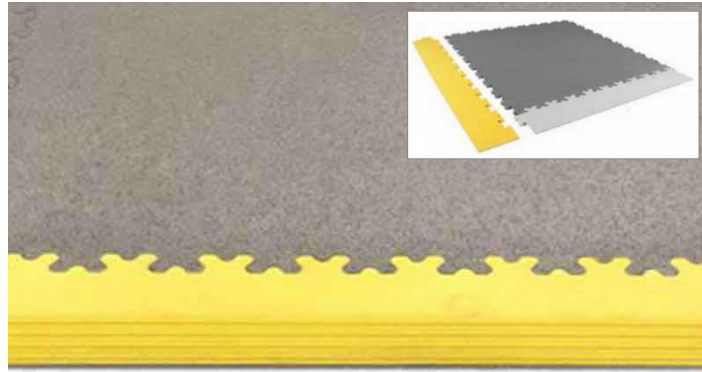

RTILE YELLOW CORNER RAMP (5MM)

SKU: 132120Y

R-Tile perimeter ramp with corner for ESD safe flooring, thickness **5 mm**, yellow colour.

ESD safe: No. Dimensions (LxW): approx. 57.5 x 7.5 cm.

ATTENTION: The grey tile and the standard ramp without corner are NOT included.

Please consider the difference between ramps with/without corner when calculating the number of ramps to purchase.