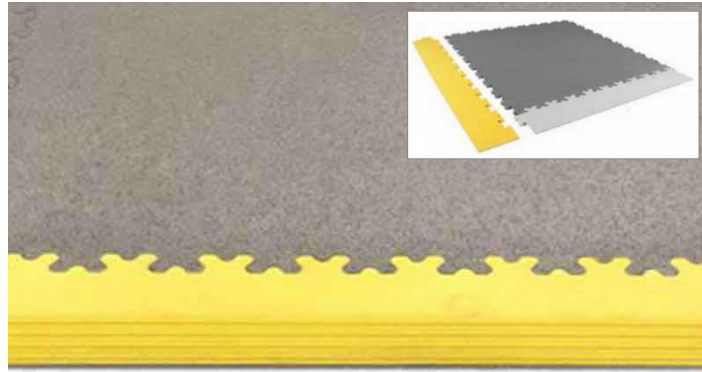

## RTILE YELLOW CORNER RAMP (5MM)

SKU: 132120Y

**R-Tile perimeter ramp with corner** for ESD safe flooring, thickness **5 mm**, yellow colour.

ESD safe: No. Dimensions (LxW): approx. 57.5 x 7.5 cm.

ATTENTION: The grey tile and the standard ramp without corner are NOT included.

Please consider the difference between ramps with/without corner when calculating the number of ramps to purchase.