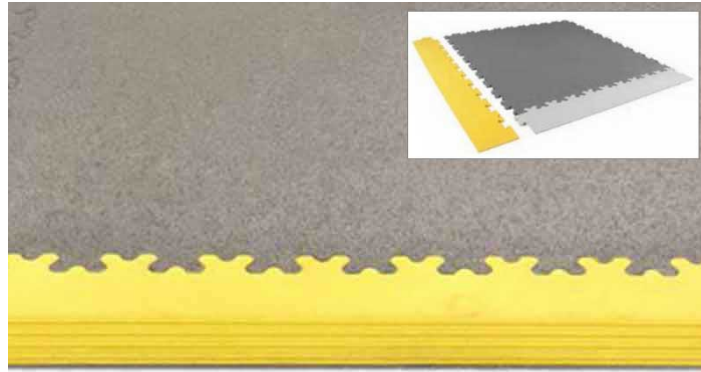

RTILE YELLOW CORNER RAMP (5MM)

SKU: 132120Y

R-Tile perimeter ramp with corner for ESD safe flooring, thickness **5 mm**, yellow colour.

ESD safe: No. Dimensions (LxW): approx. 57.5 x 7.5 cm.

ATTENTION: The grey tile and the standard ramp without corner are NOT included.

Please consider the difference between ramps with/without corner when calculating the number of ramps to purchase.