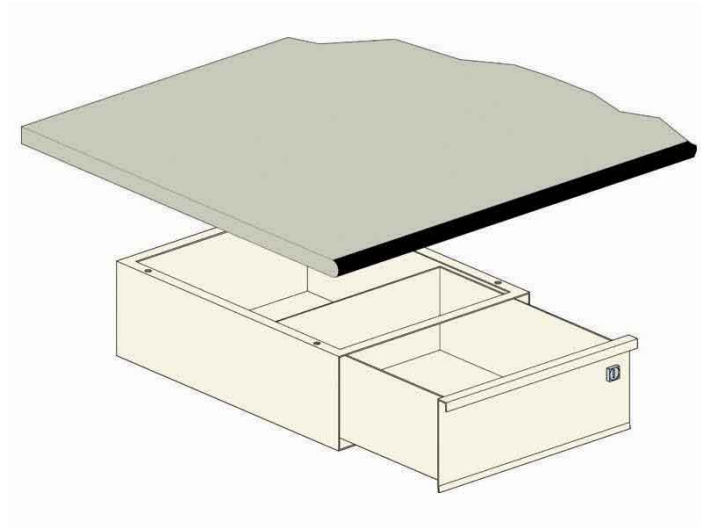

## HD-PLUS WORKBENCHES DRAWER KIT (BEIGE)

SKU: 570022H

**1-Drawer kit for El.Mi HD-Plus workbenches**, stackable for a maximum of 2 drawers.  
Overall sizes: **38 x 37 x 14.5h cm** – Internal sizes: 32 x 33 x 9.5h cm.  
Colour: RAL 1013 **Beige**.