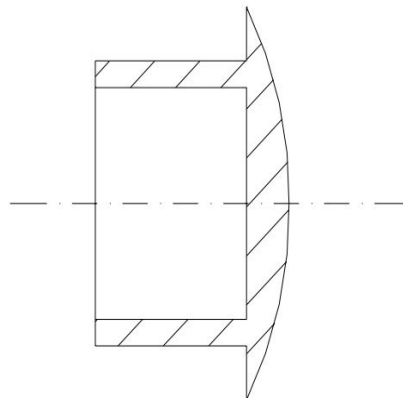

## CURVED CAP FOR Ø15MM KNOBS - GLOSSY BLACK

SKU: 080253A

Curved cap for El.Mi control knobs with a diameter of Ø 15 mm.

*Bombato / Curved*

Minimum order quantities: **100 pieces and multiples.**

## Specifications

- Shape: **Curved**
- Colour: **Black** – Finishing: **Glossy**
- Material: Nylon 6
- RoHS compliant: Yes.