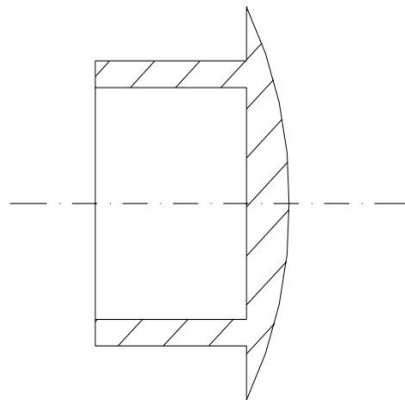

CURVED CAP FOR Ø15MM KNOBS - GLOSSY BLACK

SKU: 080253A

Curved cap for El.Mi control knobs with a diameter of Ø 15 mm.

Bombato / Curved

Minimum order quantities: **100 pieces and multiples.**

Specifications

- Shape: **Curved**
- Colour: **Black** – Finishing: **Glossy**
- Material: Nylon 6
- RoHS compliant: Yes.