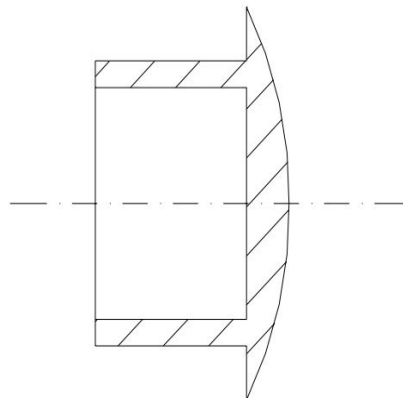

CURVED CAP FOR Ø15MM KNOBS - GLOSSY BLACK

SKU: 080253A

Curved cap for El.Mi control knobs with a diameter of Ø 15 mm.

Bombato / Curved

Minimum order quantities: **100 pieces and multiples.**

Specifications

- Shape: **Curved**
- Colour: **Black** – Finishing: **Glossy**
- Material: Nylon 6
- RoHS compliant: Yes.