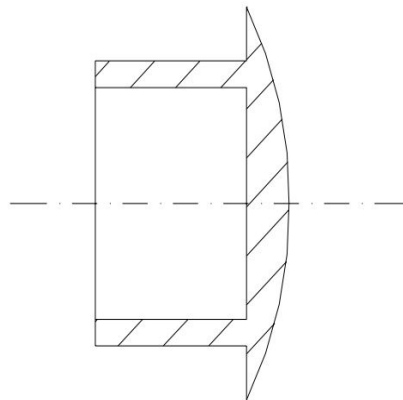

## CURVED CAP FOR Ø15MM KNOBS - GLOSSY BLACK

SKU: 080253A

Curved cap for El.Mi control knobs with a diameter of Ø 15 mm.

*Bombato / Curved*

Minimum order quantities: **100 pieces and multiples.**

## Specifications

- Shape: **Curved**
- Colour: **Black** – Finishing: **Glossy**
- Material: Nylon 6
- RoHS compliant: Yes.