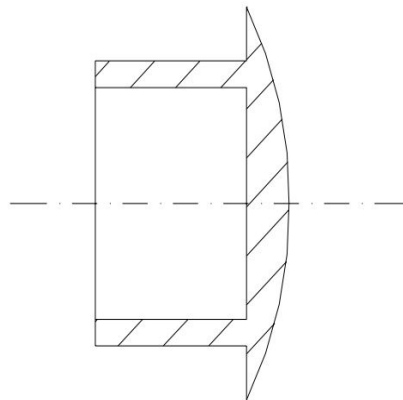

CURVED CAP FOR Ø15MM KNOBS - GLOSSY BLACK

SKU: 080253A

Curved cap for El.Mi control knobs with a diameter of Ø 15 mm.

Bombato / Curved

Minimum order quantities: **100 pieces and multiples.**

Specifications

- Shape: **Curved**
- Colour: **Black** – Finishing: **Glossy**
- Material: Nylon 6
- RoHS compliant: Yes.