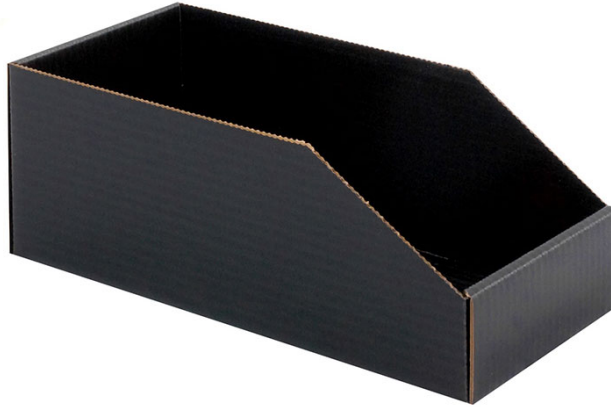

## 45CLB0 ESD OPEN STORAGE BOX (609X209X185H MM)

SKU: 132033C

### HANS KOLB ESD OPEN STORAGE BOX 45-CLB0

**45-CLB0 Anti-static open storage box** made of CORSTAT™ ESD cardboard.  
External dimensions: 609 x 209 x 185h mm - Inner dimensions: **590 x 200 x 180h mm**.  
Hans Kolb product Nr.: **10002659-0001**.