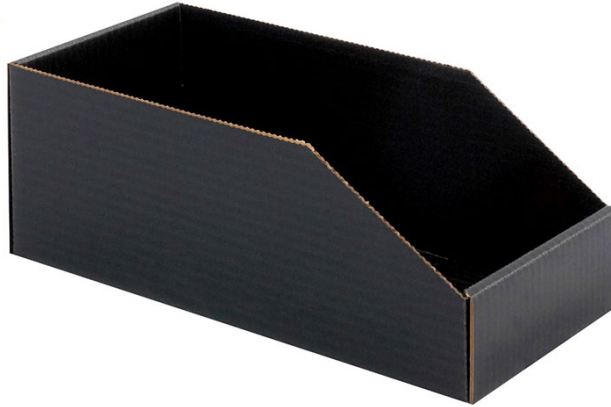

45CLB0 ESD OPEN STORAGE BOX (609X209X185H MM)

SKU: 132033C

HANS KOLB ESD OPEN STORAGE BOX 45-CLB0

45-CLB0 Anti-static open storage box made of CORSTAT™ ESD cardboard.
External dimensions: 609 x 209 x 185h mm - Inner dimensions: **590 x 200 x 180h mm**.
Hans Kolb product Nr.: **10002659-0001**.