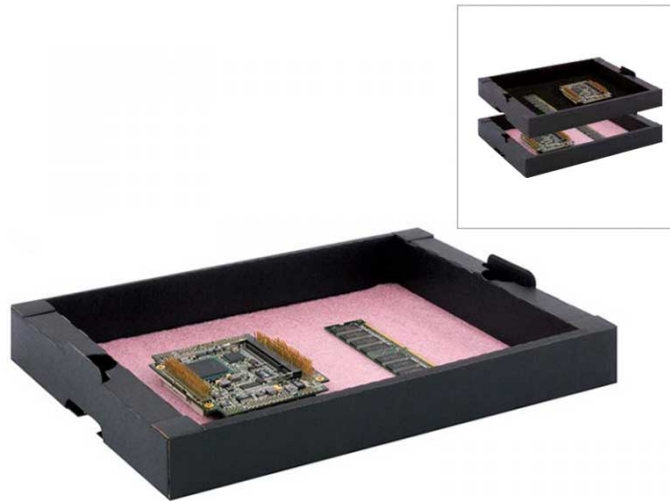

## 30CTRAS ESD STACKABLE TRAY (550X346X73H MM)

SKU: 131463B

### HANS KOLB 30-CTR-AS - ANTI-STATIC TRAY

**30-CTR-AS ESD stackable tray** made of CORSTAT™ anti-static cardboard, with **dissipative foam**.

External dimensions: 550 x 346 x 73h mm - Inner dimensions: **499 x 330 x 70h mm**.