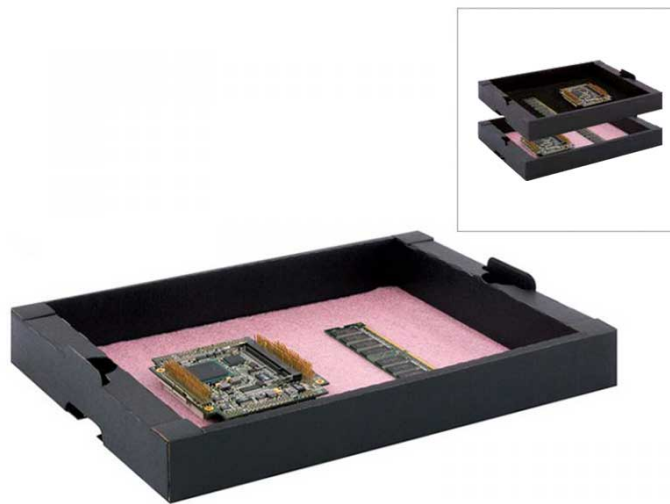

## 30CTRAS ESD STACKABLE TRAY (550X346X73H MM)

SKU: 131463B

### HANS KOLB 30-CTR-AS - ANTI-STATIC TRAY

**30-CTR-AS ESD stackable tray** made of CORSTAT™ anti-static cardboard, with **dissipative foam**.

External dimensions: 550 x 346 x 73h mm - Inner dimensions: **499 x 330 x 70h mm**.