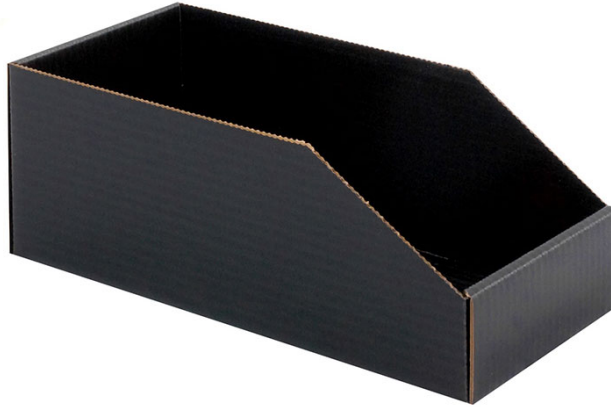

## 30CLBO ESD OPEN STORAGE BOX (611X117X127H MM)

SKU: 132045C

### HANS KOLB ESD OPEN STORAGE BOX 30-CLBO

**30-CLBO ESD Open storage box** made of CORSTAT™ ESD cardboard.  
External dimensions: 611 x 117 x 127h mm - Inner dimensions: **592 x 109 x 122h mm**.  
Hans Kolb product Nr.: **10002648-0001**.