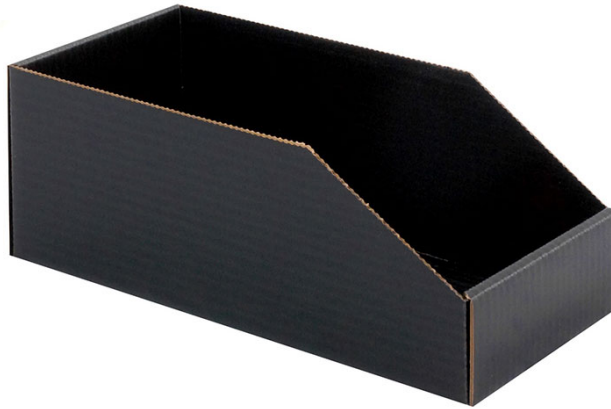

30CLBO ESD OPEN STORAGE BOX (611X117X127H MM)

SKU: 132045C

HANS KOLB ESD OPEN STORAGE BOX 30-CLBO

30-CLBO ESD Open storage box made of CORSTAT™ ESD cardboard.
External dimensions: 611 x 117 x 127h mm - Inner dimensions: **592 x 109 x 122h mm**.
Hans Kolb product Nr.: **10002648-0001**.