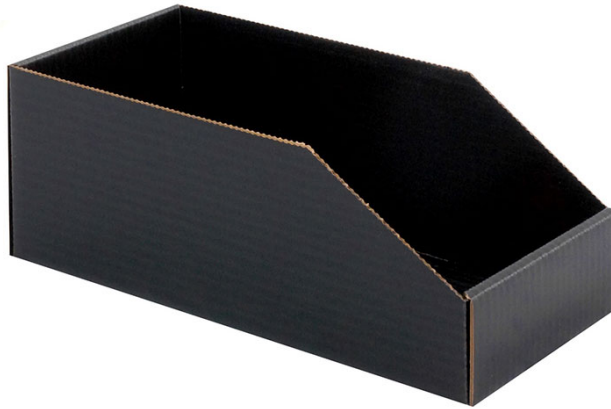

## 30CLBO ESD OPEN STORAGE BOX (611X117X127H MM)

SKU: 132045C

### HANS KOLB ESD OPEN STORAGE BOX 30-CLBO

**30-CLBO ESD Open storage box** made of CORSTAT™ ESD cardboard.  
External dimensions: 611 x 117 x 127h mm - Inner dimensions: **592 x 109 x 122h mm**.  
Hans Kolb product Nr.: **10002648-0001**.