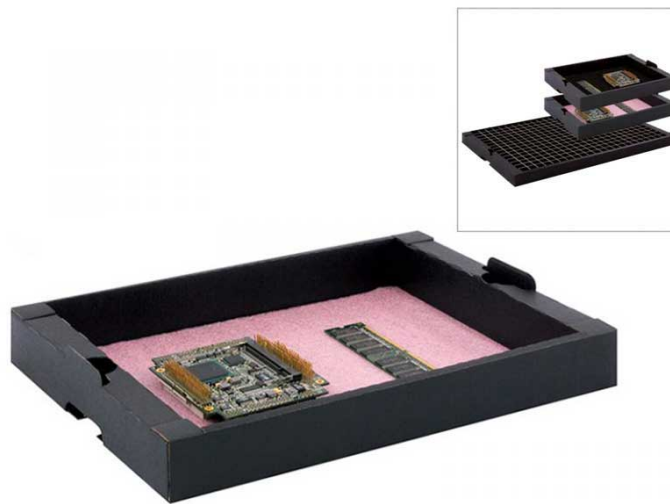

25CTRAS ESD STACKABLE TRAY (550X346X43H MM)

SKU: 131462B

HANS KOLB 25-CTR-AS - ANTI-STATIC TRAY

25-CTR-AS ESD stackable tray made of CORSTAT™ anti-static cardboard, with **dissipative foam**.

External dimensions: 550 x 346 x 43h mm - Inner dimensions: **499 x 330 x 40h mm**.

Hans Kolb product Nr.: **10002184-0001**.