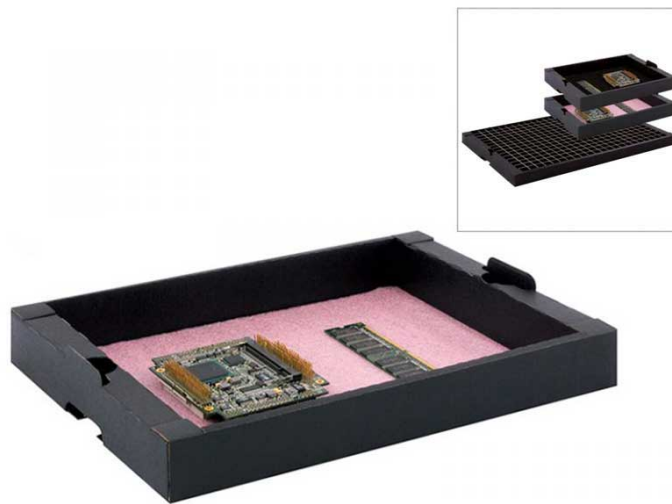

## 25CTRAS ESD STACKABLE TRAY (550X346X43H MM)

SKU: 131462B

### HANS KOLB 25-CTR-AS - ANTI-STATIC TRAY

**25-CTR-AS ESD stackable tray** made of CORSTAT™ anti-static cardboard, with **dissipative foam**.

External dimensions: 550 x 346 x 43h mm - Inner dimensions: **499 x 330 x 40h mm**.