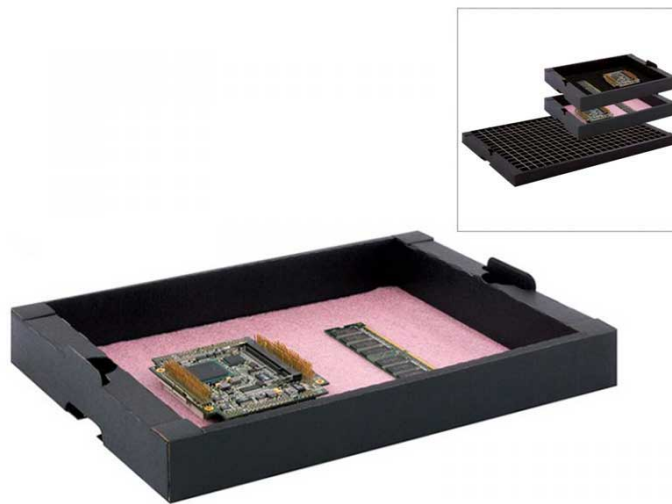

25CTRAS ESD STACKABLE TRAY (550X346X43H MM)

SKU: 131462B

HANS KOLB 25-CTR-AS - ANTI-STATIC TRAY

25-CTR-AS ESD stackable tray made of CORSTAT™ anti-static cardboard, with **dissipative foam**.

External dimensions: 550 x 346 x 43h mm - Inner dimensions: **499 x 330 x 40h mm**.

Hans Kolb product Nr.: **10002184-0001**.