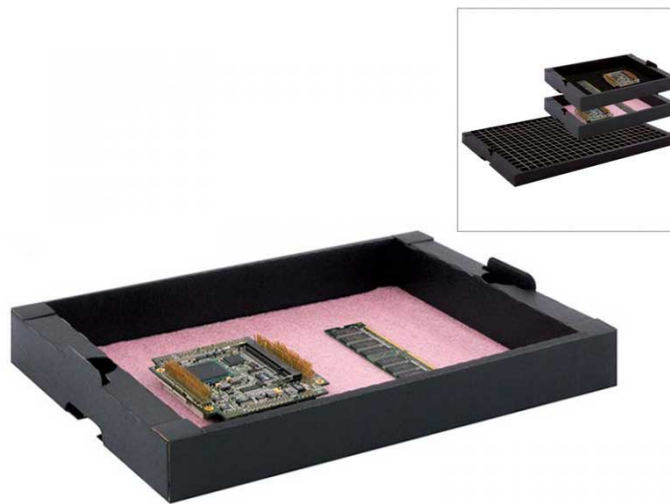

## 25CTRAS ESD STACKABLE TRAY (550X346X43H MM)

SKU: 131462B

### HANS KOLB 25-CTR-AS - ANTI-STATIC TRAY

**25-CTR-AS ESD stackable tray** made of CORSTAT™ anti-static cardboard, with **dissipative foam**.

External dimensions: 550 x 346 x 43h mm - Inner dimensions: **499 x 330 x 40h mm**.