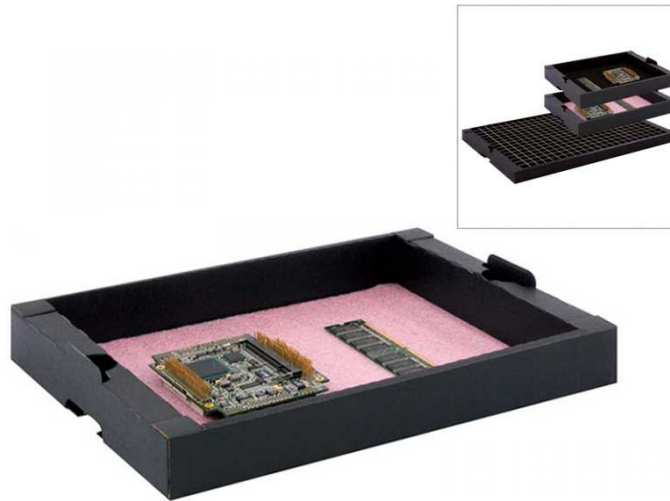

25CTRAS ESD STACKABLE TRAY (550X346X43H MM)

SKU: 131462B

HANS KOLB 25-CTR-AS - ANTI-STATIC TRAY

25-CTR-AS ESD stackable tray made of CORSTAT™ anti-static cardboard, with **dissipative foam**.

External dimensions: 550 x 346 x 43h mm - Inner dimensions: **499 x 330 x 40h mm**.

Hans Kolb product Nr.: **10002184-0001**.