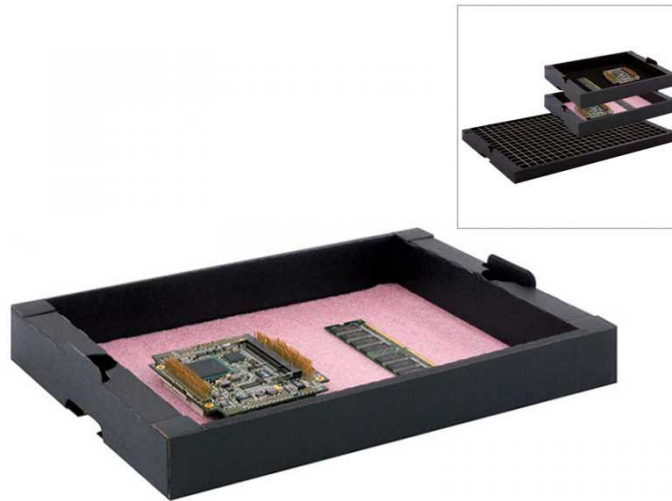

## 25CTRAS ESD STACKABLE TRAY (550X346X43H MM)

SKU: 131462B

### HANS KOLB 25-CTR-AS - ANTI-STATIC TRAY

**25-CTR-AS ESD stackable tray** made of CORSTAT™ anti-static cardboard, with **dissipative foam**.

External dimensions: 550 x 346 x 43h mm - Inner dimensions: **499 x 330 x 40h mm**.