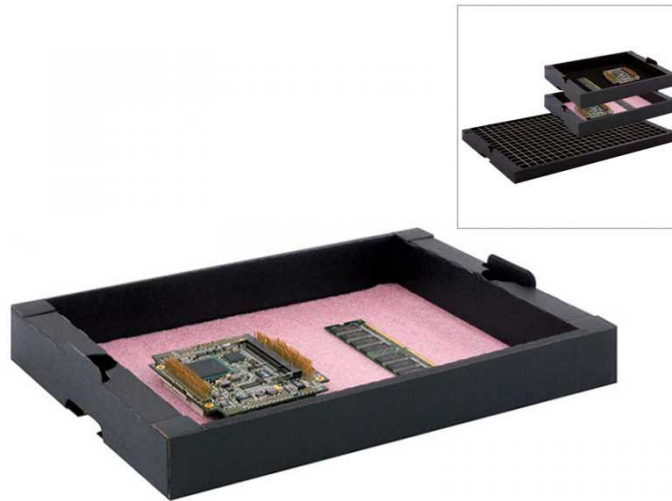

25CTRAS ESD STACKABLE TRAY (550X346X43H MM)

SKU: 131462B

HANS KOLB 25-CTR-AS - ANTI-STATIC TRAY

25-CTR-AS ESD stackable tray made of CORSTAT™ anti-static cardboard, with **dissipative foam**.

External dimensions: 550 x 346 x 43h mm - Inner dimensions: **499 x 330 x 40h mm**.

Hans Kolb product Nr.: **10002184-0001**.