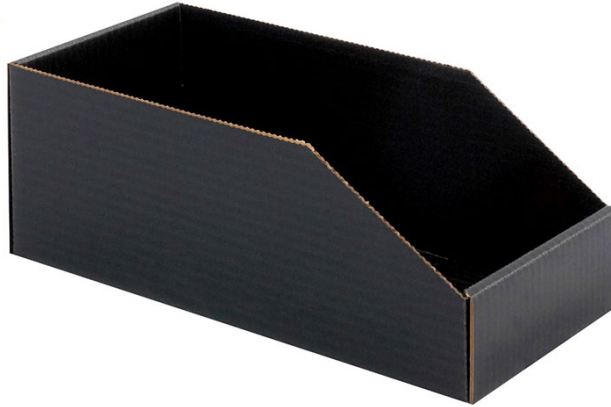

20CLBO ESD OPEN STORAGE BOX (600X73X66H MM)

SKU: 132045B

HANS KOLB ESD OPEN STORAGE BOX 20-CLBO

20-CLBO ESD Open storage box made of CORSTAT™ ESD cardboard.
External dimensions: 600 x 73 x 66h mm - Inner dimensions: **580 x 65 x 65h mm**.
Hans Kolb product Nr.: **10002657-0001**.