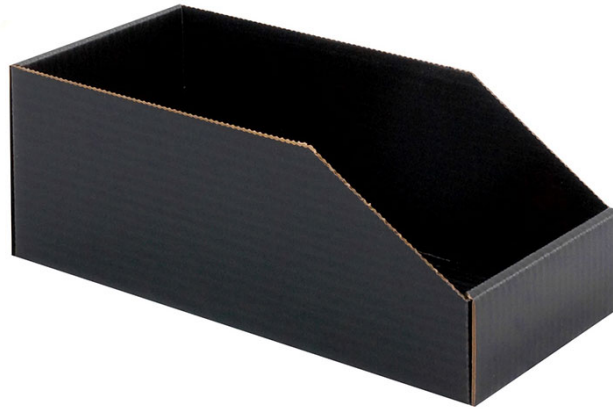

20CLBO ESD OPEN STORAGE BOX (600X73X66H MM)

SKU: 132045B

HANS KOLB ESD OPEN STORAGE BOX 20-CLBO

20-CLBO ESD Open storage box made of CORSTAT™ ESD cardboard.
External dimensions: 600 x 73 x 66h mm - Inner dimensions: **580 x 65 x 65h mm**.
Hans Kolb product Nr.: **10002657-0001**.