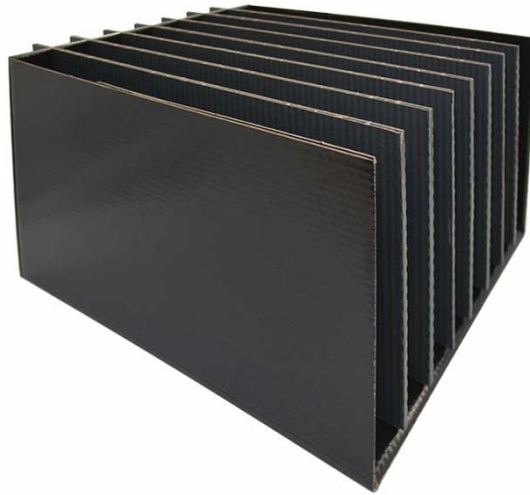

## 10CRM ESD REEL BOX (8 REELS, Ø380MM)

SKU: 131459B

### HANS KOLB 10-CRM REEL BOX

**10-CRM - ESD safe reel box made of CORSTAT™ anti-static cardboard, externally treated with CORTEC water and scratch-resistant coating.**

Inners sizes: 330 x 319 x 220H mm.

Capacity: **8 reels** (max. Ø 380 mm).

Hans Kolb product no.: **10005114**.

ATTENTION: PRODUCT AVAILABLE ON ORDER ONLY

MINIMUM ORDER QUANTITY: 1500 PIECES.