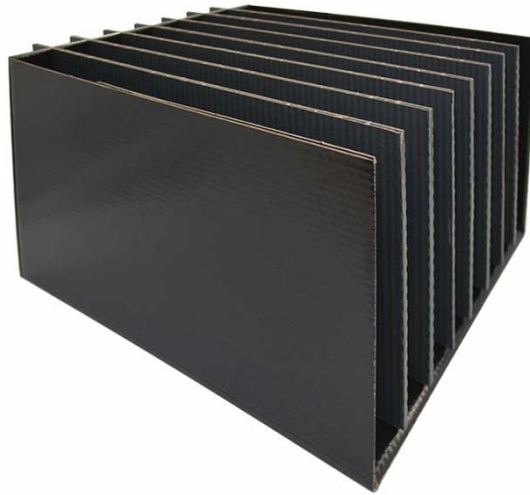

10CRM ESD REEL BOX (8 REELS, Ø380MM)

SKU: 131459B

HANS KOLB 10-CRM REEL BOX

10-CRM - ESD safe reel box made of CORSTAT™ anti-static cardboard, externally treated with CORTEC water and scratch-resistant coating.

Inners sizes: 330 x 319 x 220H mm.

Capacity: **8 reels** (max. Ø 380 mm).

Hans Kolb product no.: **10005114**.

ATTENTION: PRODUCT AVAILABLE ON ORDER ONLY

MINIMUM ORDER QUANTITY: 1500 PIECES.