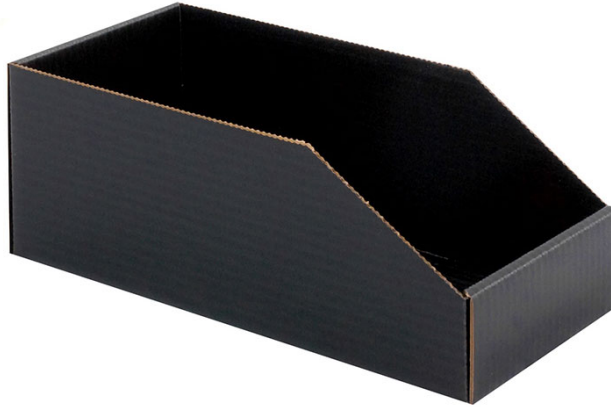

10CLBO ESD OPEN STORAGE BOX (305X159X115H MM)

SKU: 132045A

HANS KOLB ESD OPEN STORAGE BOX 10-CLBO

10-CLBO ESD open storage box made of CORSTAT™ ESD cardboard.
External sizes: 305 x 159 x 115h mm - Inner sizes: **285 x 150 x 110h mm**.
Hans Kolb product Nr.: **10002644-0001**.