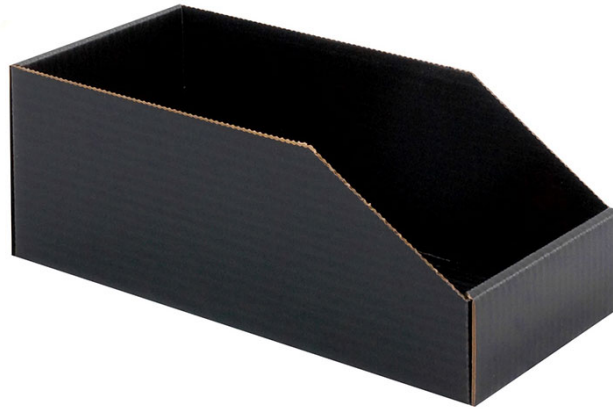

10CLBO ESD OPEN STORAGE BOX (305X159X115H MM)

SKU: 132045A

HANS KOLB ESD OPEN STORAGE BOX 10-CLBO

10-CLBO ESD open storage box made of CORSTAT™ ESD cardboard.
External sizes: 305 x 159 x 115h mm - Inner sizes: **285 x 150 x 110h mm**.
Hans Kolb product Nr.: **10002644-0001**.