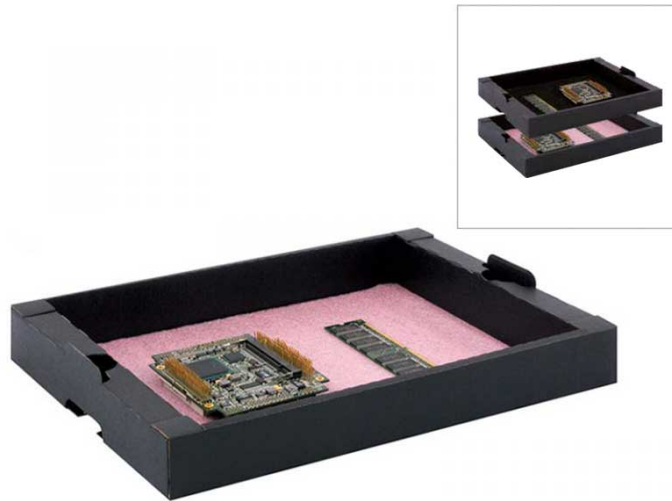

## 07CTRAS ESD STACKABLE TRAY (358X259X43H MM)

SKU: 131460F

### HANS KOLB 07CTR-AS - ANTI-STATIC TRAY

**07-CTR-AS ESD stackable tray** made of CORSTAT™ anti-static cardboard, with **dissipative foam**.

External sizes: 358 x 259 x 43h mm - Inner sizes: **305 x 243 x 40h mm**.