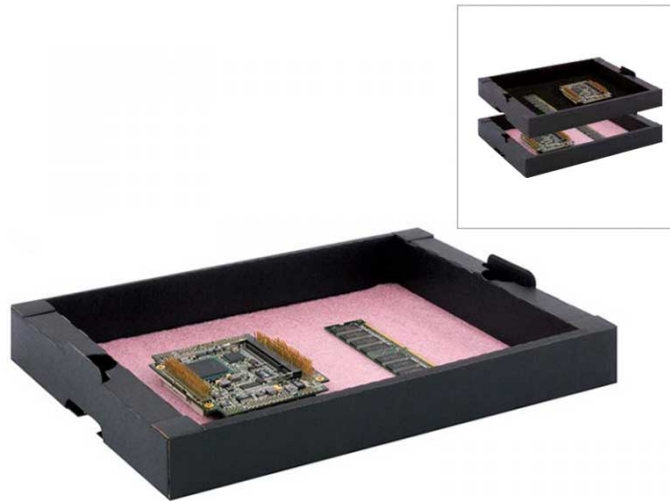

07CTRAS ESD STACKABLE TRAY (358X259X43H MM)

SKU: 131460F

HANS KOLB 07CTR-AS - ANTI-STATIC TRAY

07-CTR-AS ESD stackable tray made of CORSTAT™ anti-static cardboard, with **dissipative foam**.

External sizes: 358 x 259 x 43h mm - Inner sizes: **305 x 243 x 40h mm**.

Hans Kolb product Nr.: **10003261-0001**.

ATTENTION | DISCONTINUED PRODUCT

OFFER VALID WHILE STOCK LASTS AT THE SUPPLIER'S WAREHOUSE