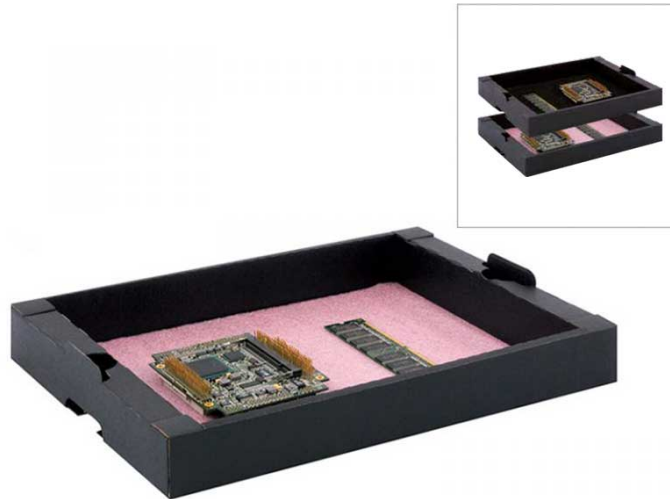

05CTRAS ESD STACKABLE TRAY WITH DISSIPATIVE FOAM (351X246X31H MM)

SKU: 131460C

HANS KOLB 05-CTR-AS - ANTI-STATIC TRAY

05-CTR-AS ESD stackable tray made of CORSTAT™ ESD cardboard with **dissipative pink foam**.

External dimensions: 351 x 246 x 31h mm - Inner dimensions: **297 x 230 x 28h mm**.

Hans Kolb product Nr.: **10003251-0001**.