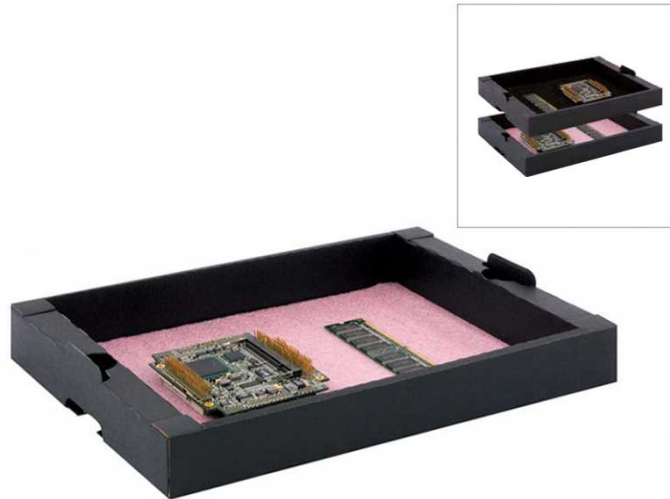

## 05CTRAS ESD STACKABLE TRAY WITH DISSIPATIVE FOAM (351X246X31H MM)

SKU: 131460C

### HANS KOLB 05-CTR-AS - ANTI-STATIC TRAY

**05-CTR-AS ESD stackable tray** made of CORSTAT™ ESD cardboard with **dissipative pink foam**.

External dimensions: 351 x 246 x 31h mm - Inner dimensions: **297 x 230 x 28h mm**.